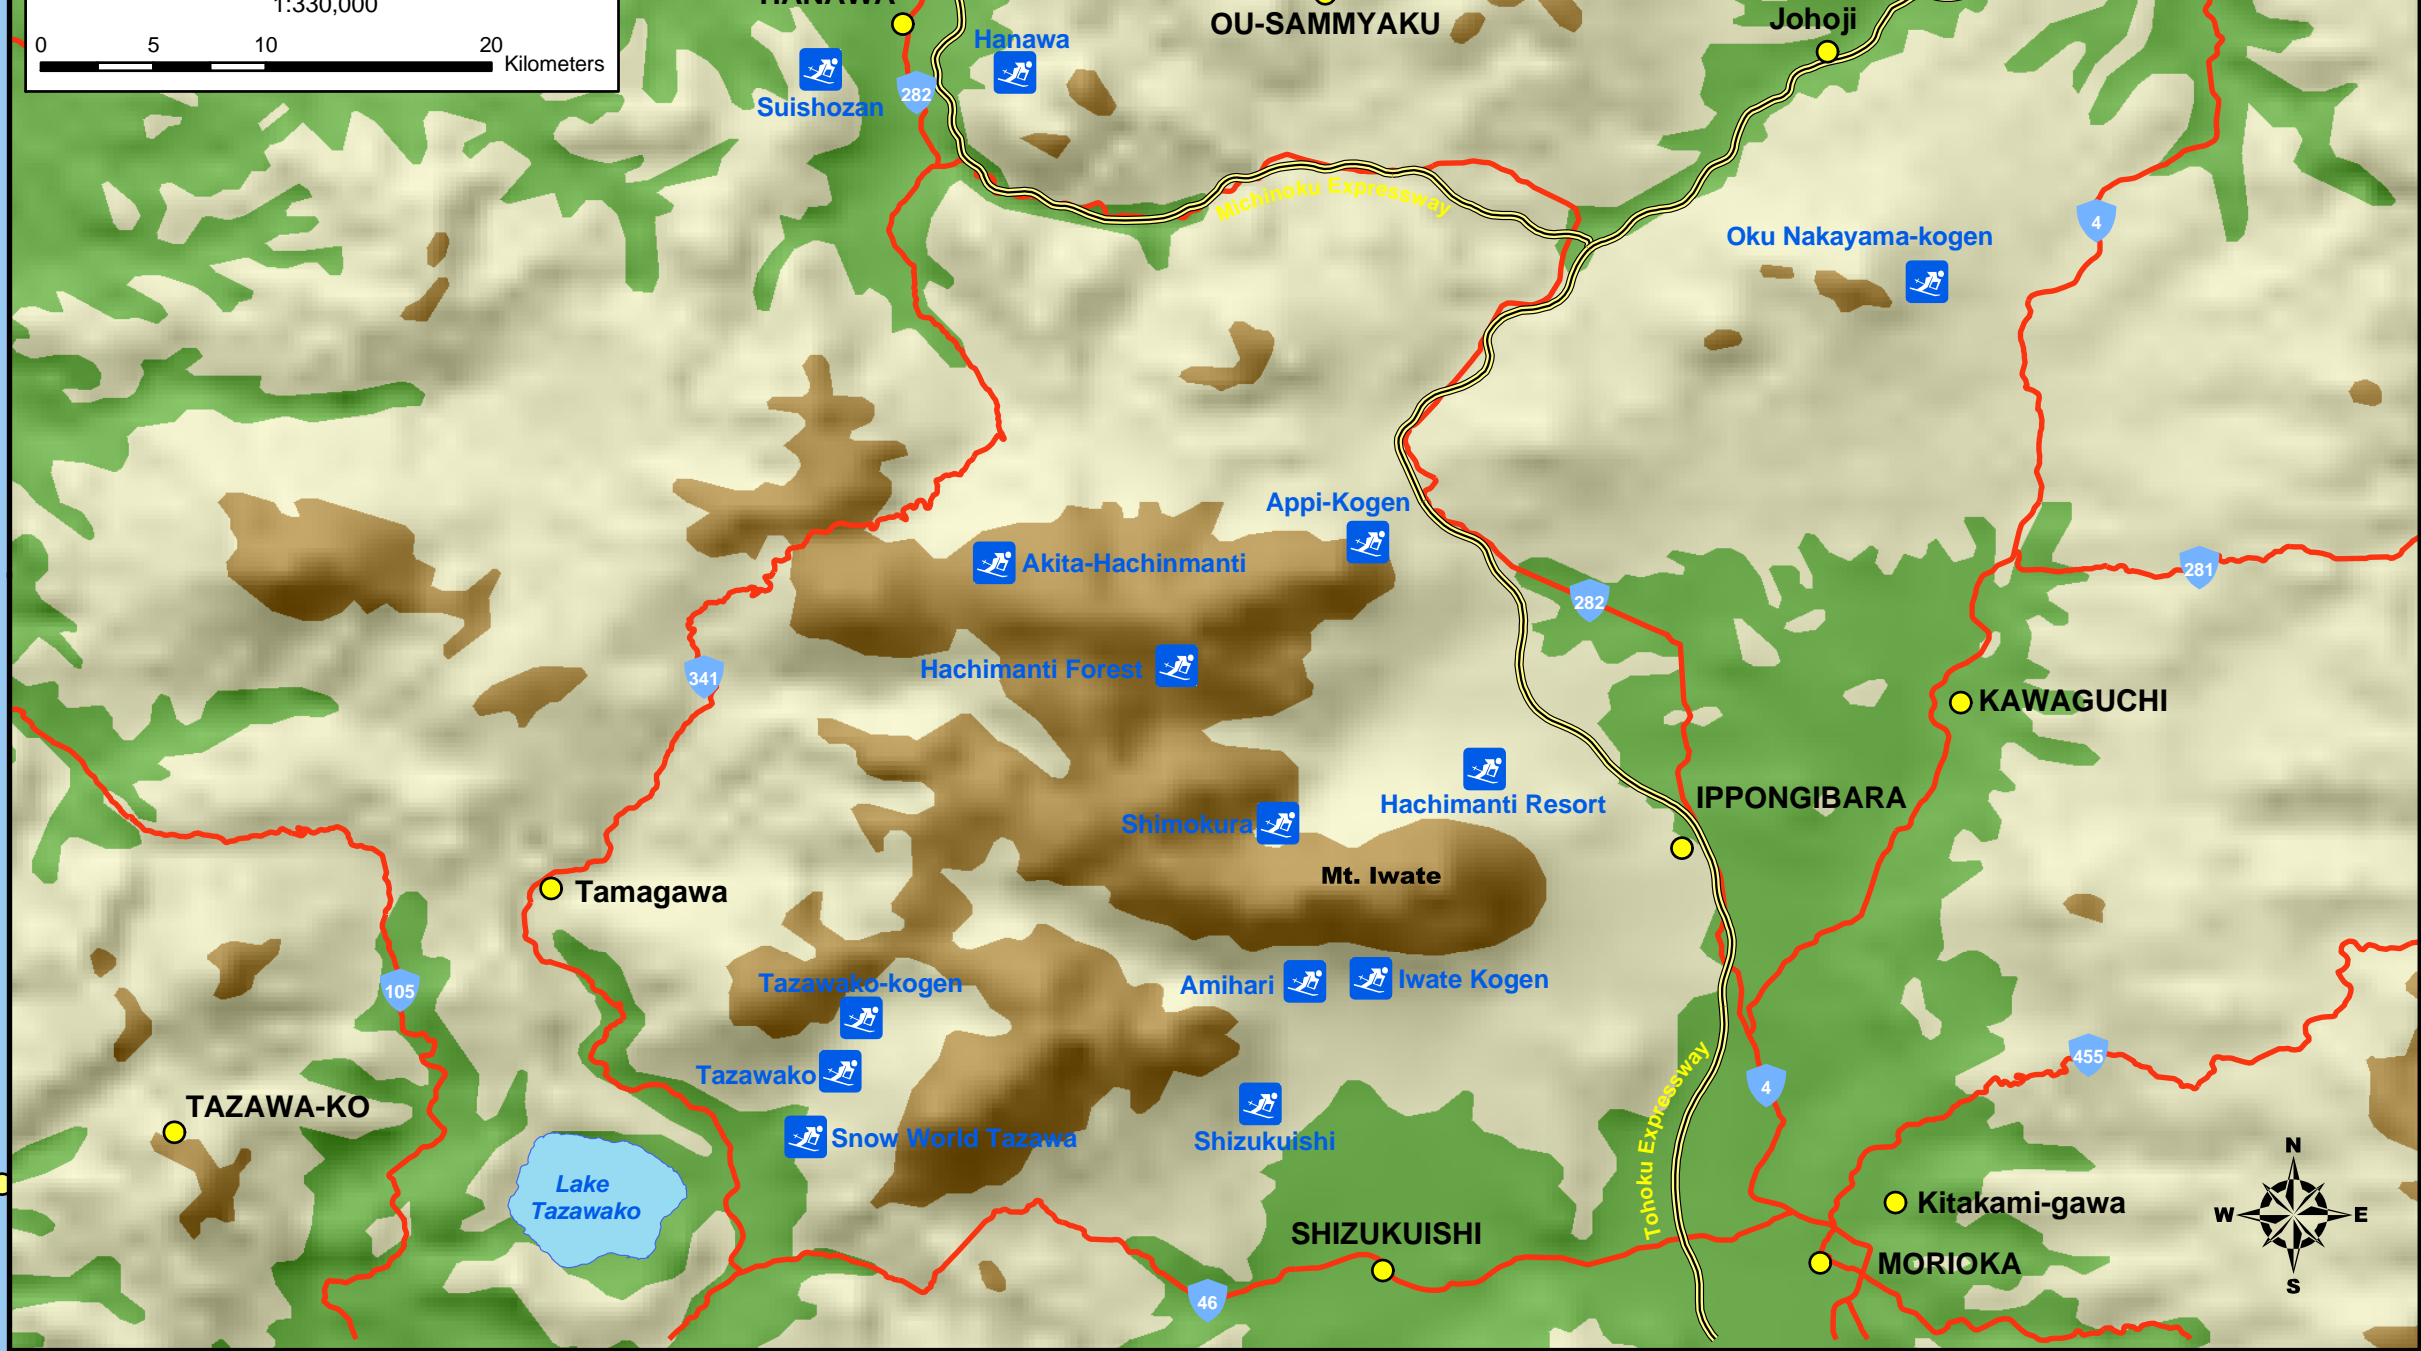

Morioka Region Ski Areas

Outdoor Recreation Map

Misawa Air Base Region, Japan

Produced by the Geo Integration Office
28th Civil Engineering Squadron
Misawa Air Base, Japan

Legend

- Camp Site
- Ski Area
- Hot Spring
- Shrine / Temple
- Points of Interest
- Cities
- Expressway
- Highway
- Main Road
- Toll Road